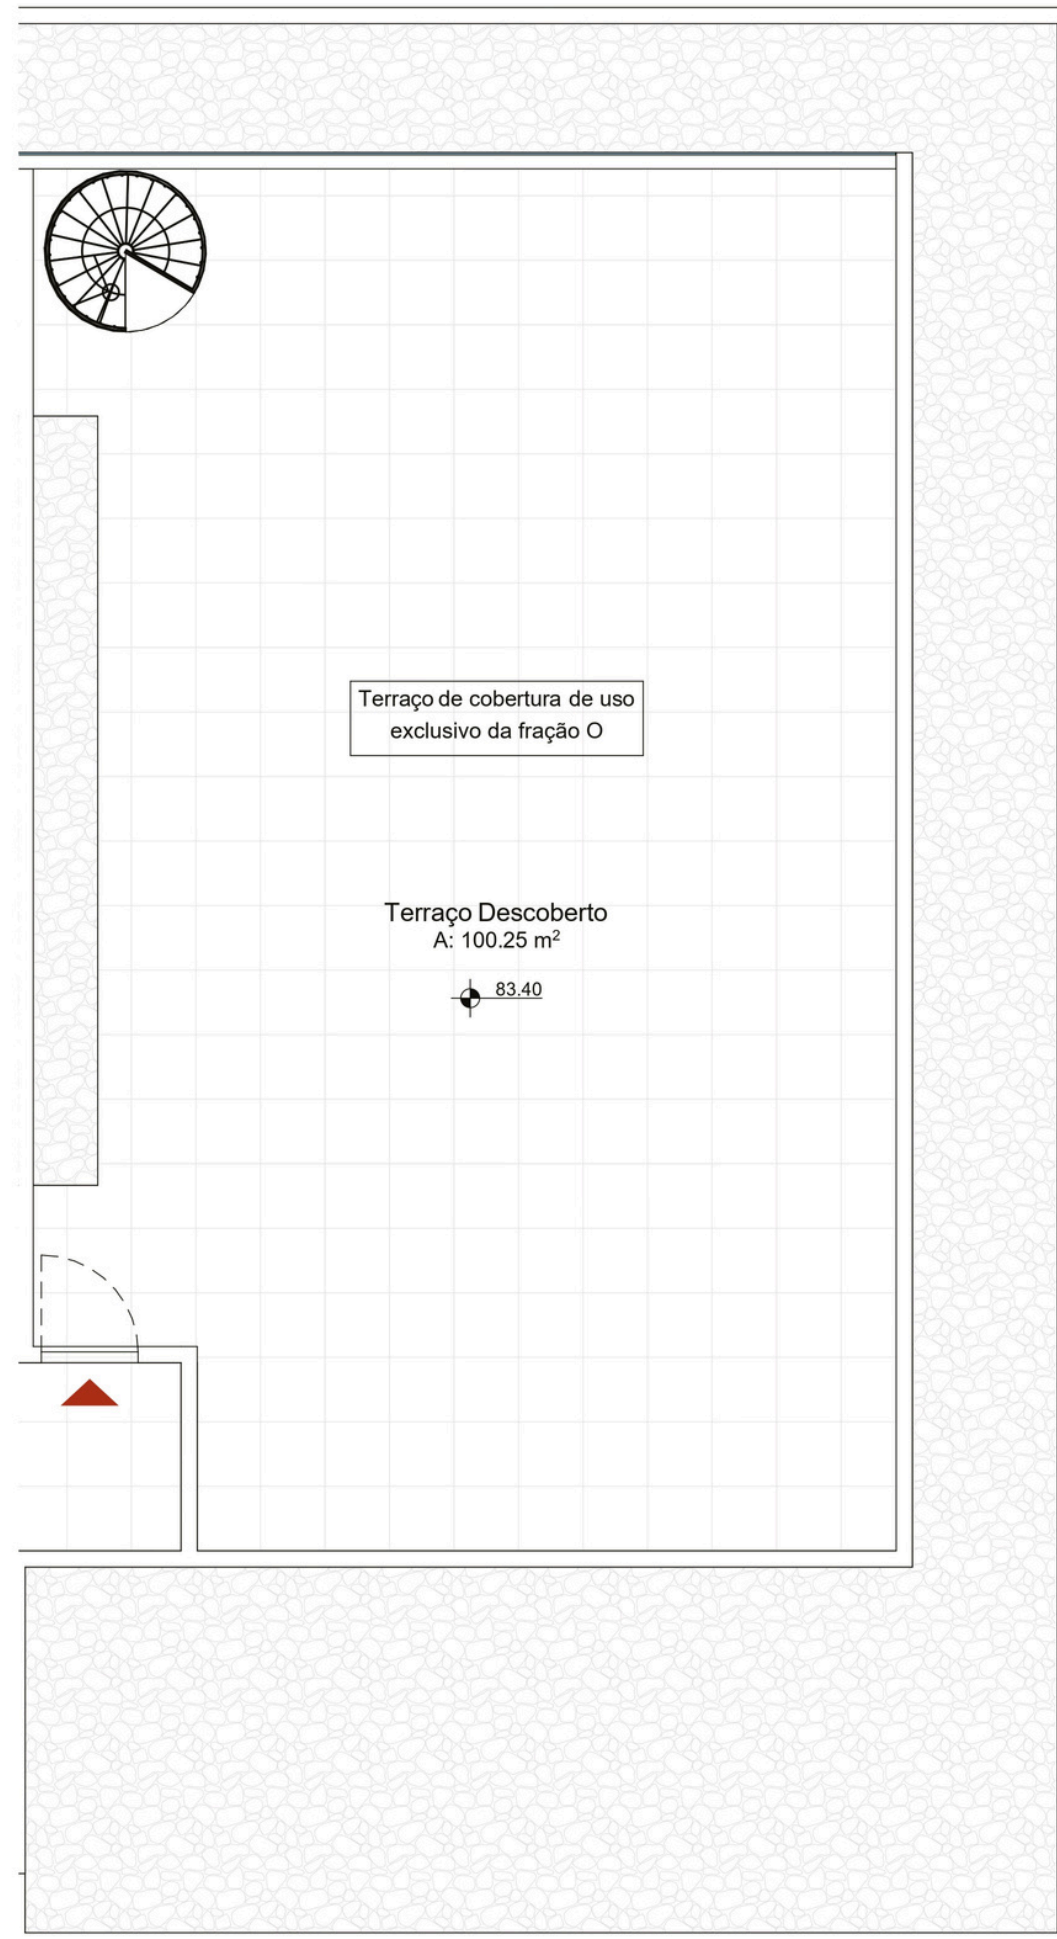

Building E

Apartment E301

FLOOR Third - Penthouse unit

BEDROOMS 4 Bed

INTERNAL SIZE 149m²

TERRACE SIZE 25.75m²

ROOF TERRACE SIZE 100.25m²

TOTAL PROPERTY SIZE 275m²

Underground Parking & secure owners storage

PENTHOUSE

Building E

Apartment E301

FLOOR **Third - Penthouse unit**

BEDROOMS **4 Bed**

INTERNAL SIZE **149m²**

TERRACE SIZE **25.75m²**

ROOF TERRACE SIZE **100.25m²**

TOTAL PROPERTY SIZE **275m²**

Underground Parking & secure owners storage

ROOF TERRACE