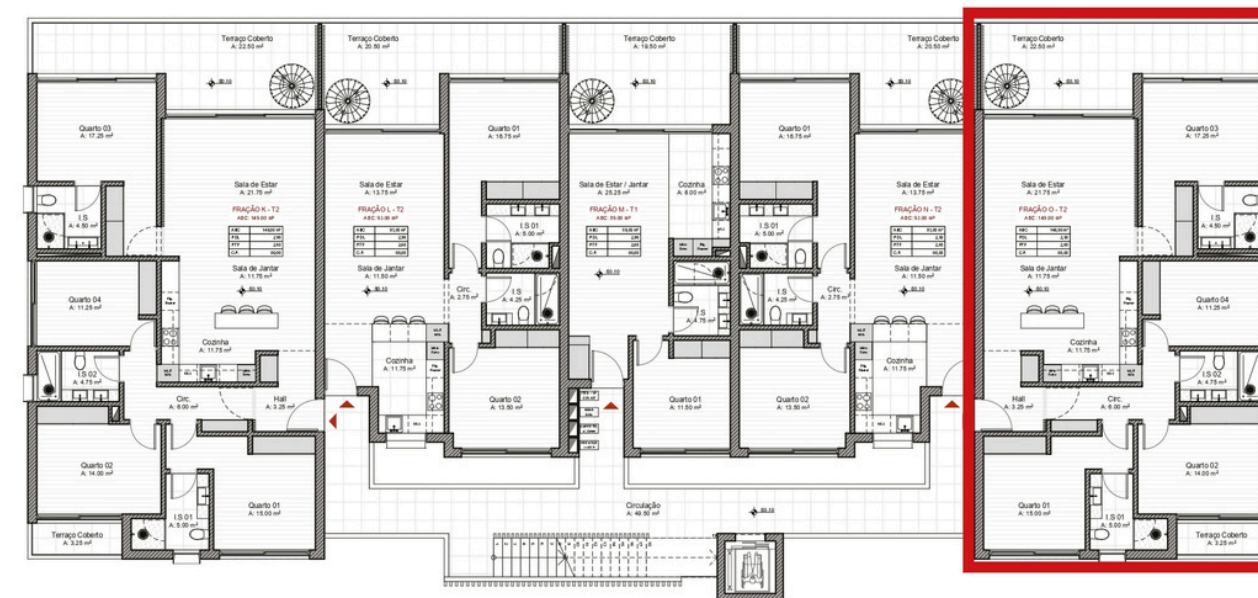

Building E

Apartment E301

FLOOR Third - Penthouse unit

BEDROOMS 4 Bed

INTERNAL SIZE 149m²

TERRACE SIZE 25.75m²

ROOF TERRACE SIZE 100.25m²

TOTAL PROPERTY SIZE 275m²

Underground Parking & secure owners storage

PENTHOUSE

Building E

Apartment E301

FLOOR **Third - Penthouse unit**

BEDROOMS **4 Bed**

INTERNAL SIZE **149m²**

TERRACE SIZE **25.75m²**

ROOF TERRACE SIZE **100.25m²**

TOTAL PROPERTY SIZE **275m²**

Underground Parking & secure owners storage

ROOF TERRACE