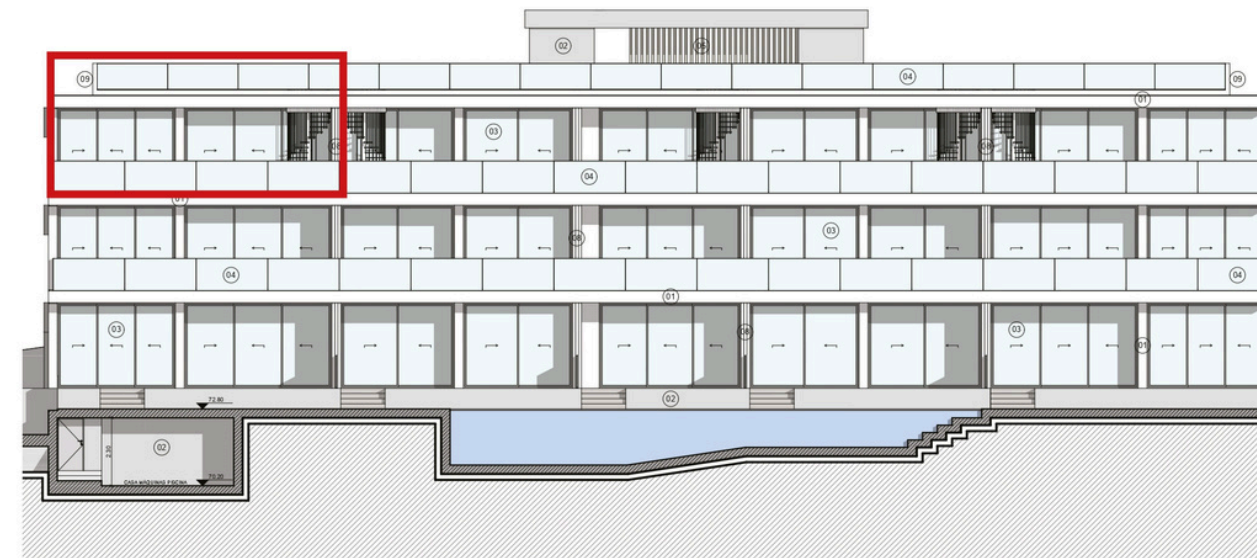

Building E

Apartment E301

FLOOR Third - Penthouse unit

BEDROOMS 4 Bed

INTERNAL SIZE 149m²

TERRACE SIZE 25.75m²

ROOF TERRACE SIZE 100.25m²

TOTAL PROPERTY SIZE 275m²

Underground Parking & secure owners storage

PENTHOUSE

Building E

Apartment E301

FLOOR **Third - Penthouse unit**

BEDROOMS **4 Bed**

INTERNAL SIZE **149m²**

TERRACE SIZE **25.75m²**

ROOF TERRACE SIZE **100.25m²**

TOTAL PROPERTY SIZE **275m²**

Underground Parking & secure owners storage

ROOF TERRACE