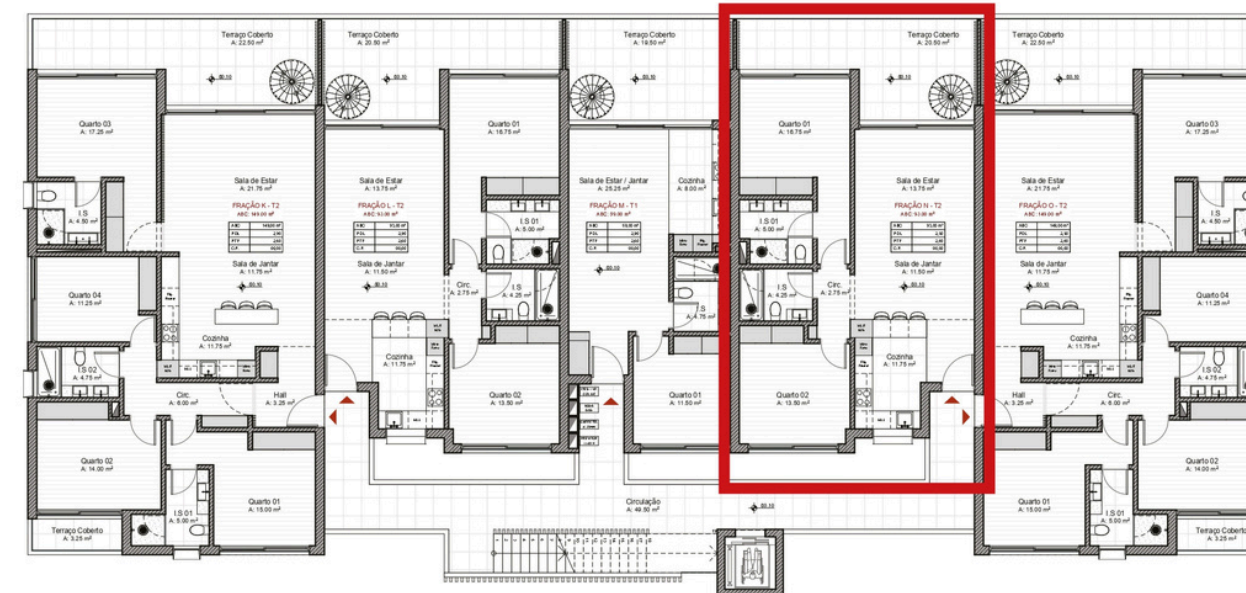

Building E Apartment E302

FLOOR Third - Penthouse unit

BEDROOMS 2 Bed

INTERNAL SIZE 93m²

TERRACE SIZE 20.5m²

ROOF TERRACE SIZE 87.5m²

TOTAL PROPERTY SIZE 201m²

Underground Parking & secure owners storage

PENTHOUSE

Building E

Apartment E302

FLOOR **Third - Penthouse unit**

BEDROOMS **2 Bed**

INTERNAL SIZE **93m²**

TERRACE SIZE **20.5m²**

ROOF TERRACE SIZE **87.5m²**

TOTAL PROPERTY SIZE **201m²**

Underground Parking & secure owners storage

ROOF TERRACE