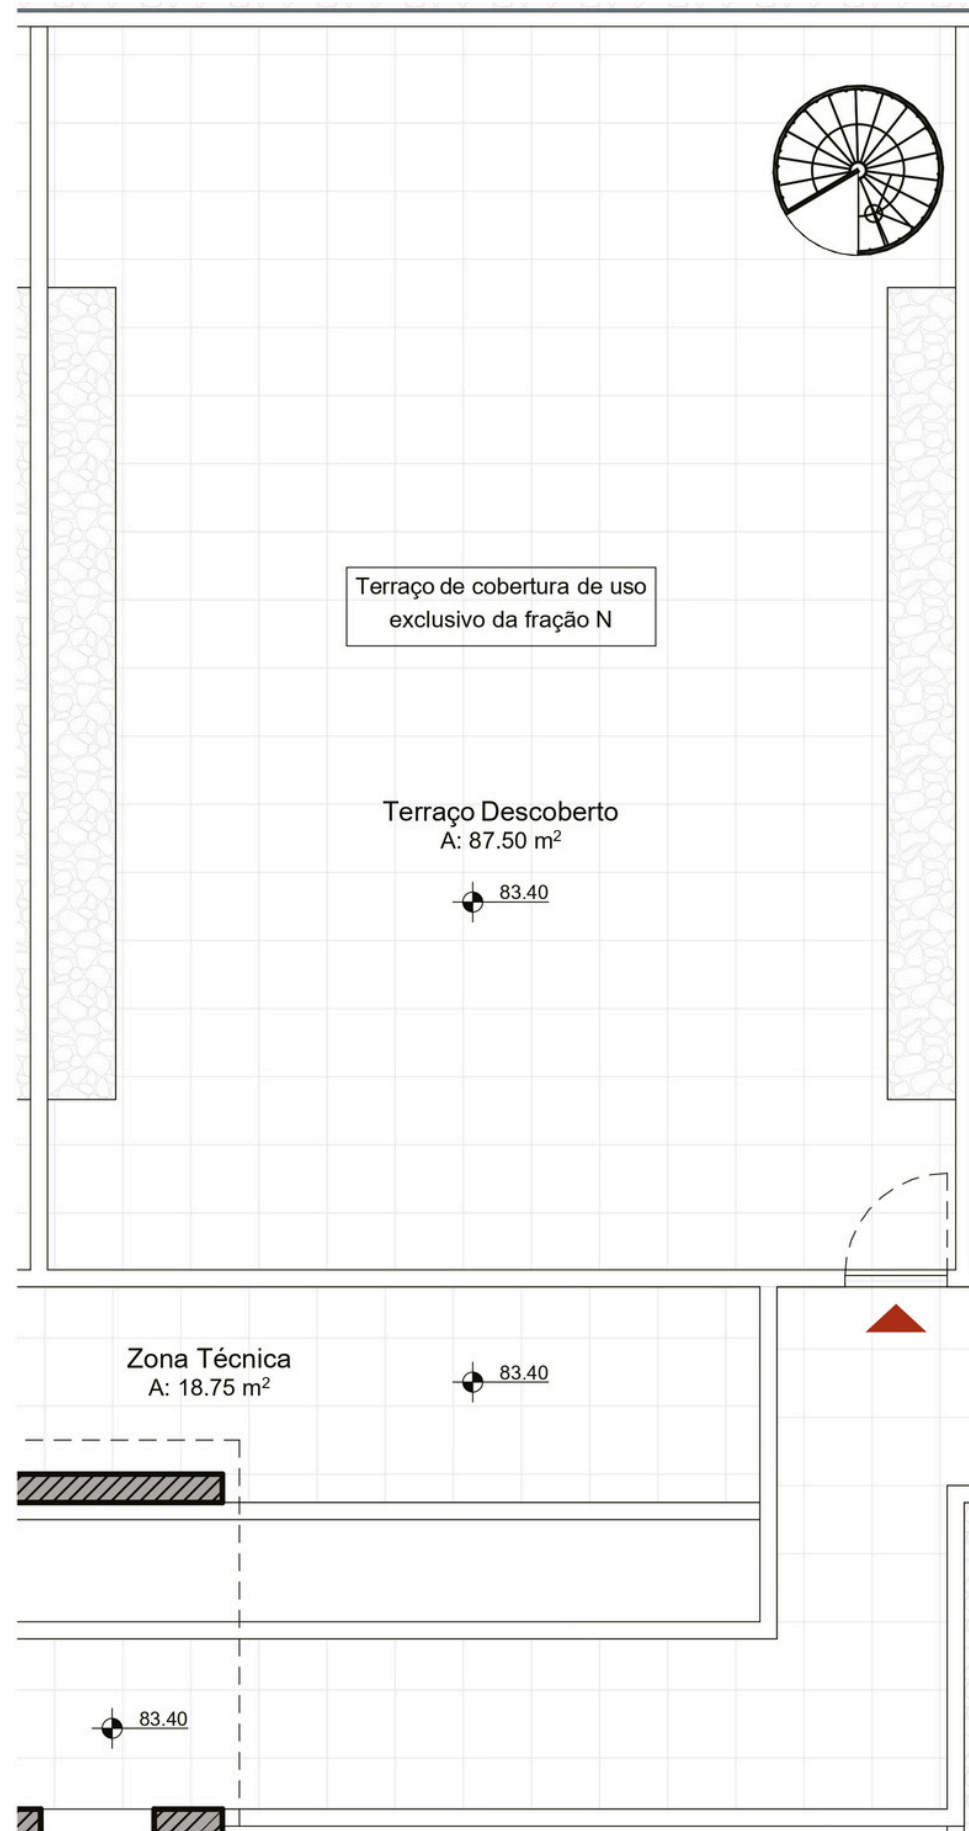

Building E Apartment E302

FLOOR Third - Penthouse unit

BEDROOMS 2 Bed

INTERNAL SIZE 93m²

TERRACE SIZE 20.5m²

ROOF TERRACE SIZE 87.5m²

TOTAL PROPERTY SIZE 201m²

Underground Parking & secure owners storage

PENTHOUSE

Building E

Apartment E302

FLOOR **Third - Penthouse unit**

BEDROOMS **2 Bed**

INTERNAL SIZE **93m²**

TERRACE SIZE **20.5m²**

ROOF TERRACE SIZE **87.5m²**

TOTAL PROPERTY SIZE **201m²**

Underground Parking & secure owners storage

ROOF TERRACE