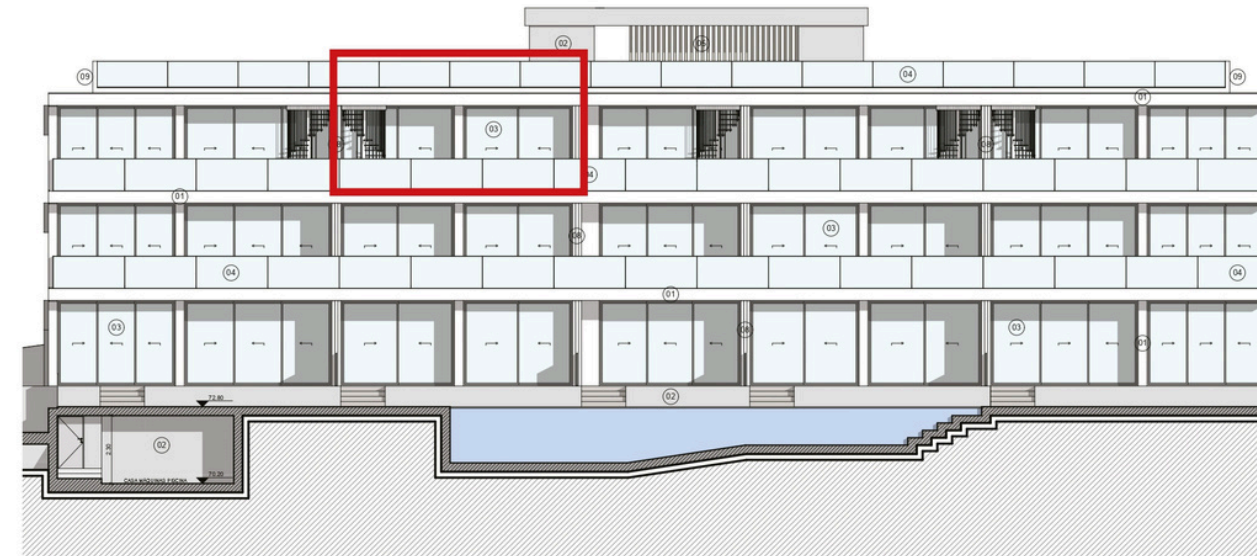

Building E Apartment E302

FLOOR Third - Penthouse unit

BEDROOMS 2 Bed

INTERNAL SIZE 93m²

TERRACE SIZE 20.5m²

ROOF TERRACE SIZE 87.5m²

TOTAL PROPERTY SIZE 201m²

Underground Parking & secure owners storage

PENTHOUSE

Building E

Apartment E302

FLOOR **Third - Penthouse unit**

BEDROOMS **2 Bed**

INTERNAL SIZE **93m²**

TERRACE SIZE **20.5m²**

ROOF TERRACE SIZE **87.5m²**

TOTAL PROPERTY SIZE **201m²**

Underground Parking & secure owners storage

ROOF TERRACE